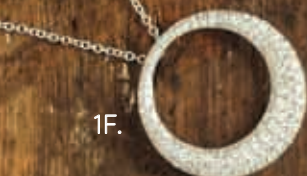

74 Bowery New York, NY 10013

dennisdaltonltd.com

800-824-1711

212-219-2331 / 32

e: info@dennisdalton.com

PRESORTED STD.
U.S. POSTAGE
PAID
Lehigh Valley, PA
Permit No. 550

800-824-1711

Take advantage of our
Christmas layaway.
Most items are one of
a kind and may not be
available later in the
year.

@Dennis.J.Dalton

@DennisJDaltonLtd

1F.

1A. L4602
14k rose gold
diamond and
ruby bow ring
1.65ct
Ret. $2940
Our Price $1470

1B. L4577
18k rose gold diamond
and ruby ring 2.05ct
Ret. $5370
Our Price $2685

1C. P6245
14k white gold diamond
and ruby cross 1.00ct
Ret. $3300
Our Price $1650

1D. B2059
18k white gold round
and baguette diamond
bracelet 11.80ct
Ret. $25,000
Our Price $12,500

1E. L4524
14k white gold
diamond cluster
band 2.45ct
Ret. $5970
Our Price $2985

1F. P6686
14k white diamond
circle necklace 1.00ct
Ret. $3100
Our Price $1550

1G. L4510
14k white gold
diamond starfish ring
1.50ct Ret. $5350
Our Price $2675

1H. WB2052
14k white gold diamond
and emerald band 1.40ct
Ret. $1970 Our Price $985

1I. L4552
14k white gold diamond
pear shape cluster halo
ring 1.65ct Ret. $4900
Our Price $2450

1J. L4605
14k white gold diamond
and tanzanite ring 4.45ct
Ret. $5400 Our Price $2700

1K. L4603
14k white gold
diamond and
tanzanite ring
2.40ct Ret. $4700
Our Price $2350

1L. E4777
14k white gold diamond
and emerald earrings
1.00ct Ret. $2380
Our Price $1190

1M. L4576
18k white gold diamond
and emerald band 2.15ct
Ret. $5800
Our Price $2900

1N. E5599
14k white gold
diamond and
tanzanite halo
earrings 2.20ct
Ret. $1900
Our Price $950

1O. B2070
14k white gold diamond
and emerald tennis
bracelet 9.60ct
Ret. $3900
Our Price $1950

1P. E5608
14k white gold diamond
oval hoops 1.95ct
Ret. $3900
Our Price $1950